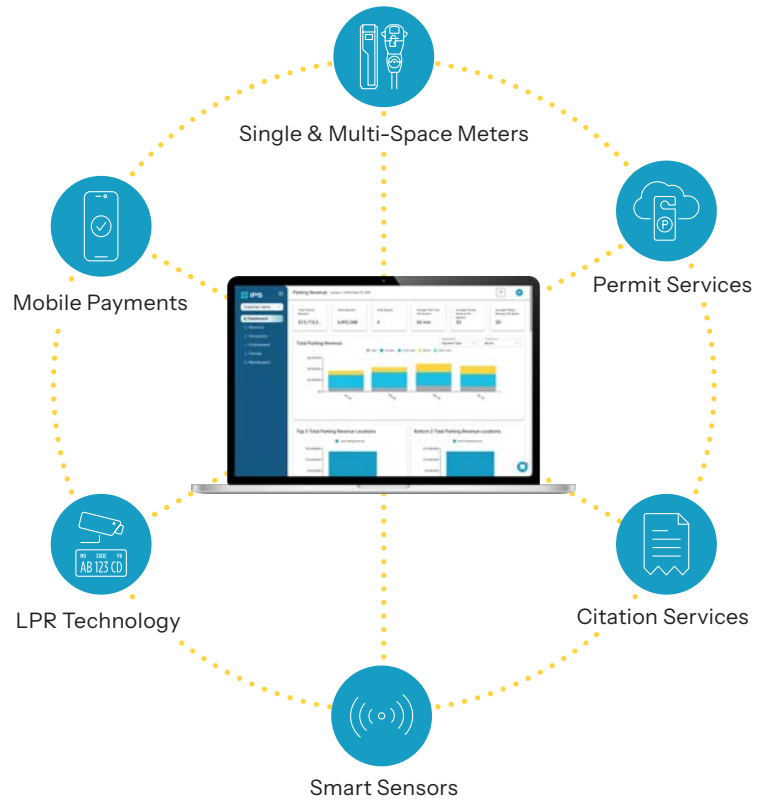

ELEVATE™

Unify your parking data. Drive results.

Elevate brings parking and curb data from any source into a single dashboard, turning complexity into clear direction your team can act on immediately. Spot opportunities as they emerge, catch issues before they escalate, and drive results across your entire operation.

Integrate parking and mobility data from multiple providers and legacy sources:

Transform your parking operations data:

- Make historic data usable for present and future systems
- Display activity in a single dashboard and map views
- Create consistent, ready-to-use graphs and reports
- Conduct strategic analysis with AI assistance
- Use occupancy and demand data to take swift action

Drive results that vastly improve your operations:

- Streamline rates and manage policies with one click
- Maximize the value of your parking assets
- Reduce operating costs
- Manage curb space (deliveries, ride-hailing, shared mobility)
- Maintain compliance
- Optimize the overall parking experience