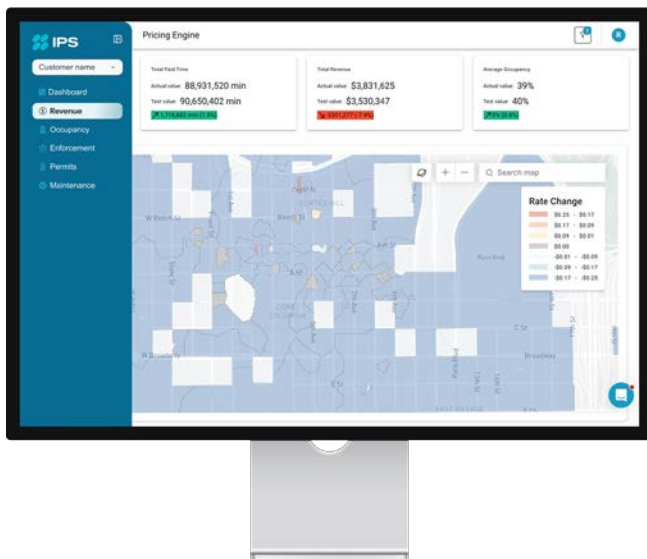

ELEVATE™

Unify your parking data. Drive results.

Elevate brings parking and curb data from any source into a single dashboard, turning complexity into clear direction your team can act on immediately. Spot opportunities as they emerge, catch issues before they escalate, and drive results across your entire operation.

Integrate parking and mobility data from multiple providers and legacy sources:

Transform your parking operations data:

- Make historic data usable for present and future systems
- Display activity in a single dashboard and map views
- Create consistent, ready-to-use graphs and reports
- Conduct strategic analysis with AI assistance
- Use occupancy and demand data to take swift action

Drive results that vastly improve your operations:

- Streamline rates and manage policies with one click
- Maximize the value of your parking assets
- Reduce operating costs
- Manage curb space (deliveries, ride-hailing, shared mobility)
- Maintain compliance
- Optimize the overall parking experience