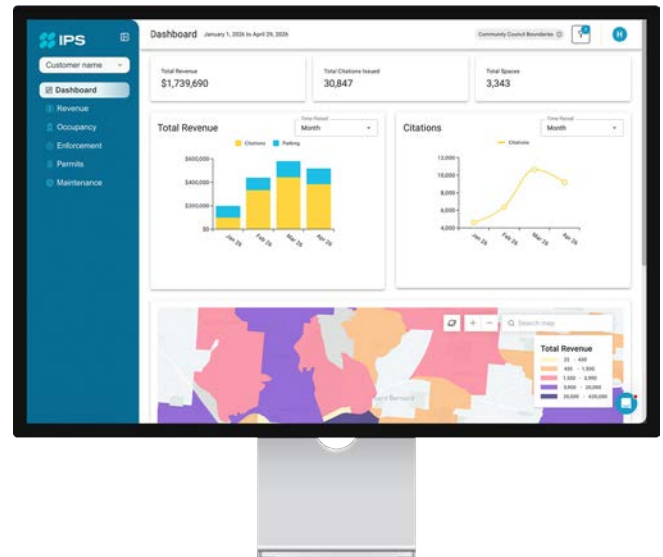

ELEVATE™

Unify your parking data. Drive results.

Elevate brings parking and curb data from any source into a single dashboard, turning complexity into clear direction your team can act on immediately. Spot opportunities as they emerge, catch issues before they escalate, and drive results across your entire operation.

Integrate parking and mobility data from multiple providers and legacy sources:

Transform your parking operations data:

- Make historic data usable for present and future systems
- Display activity in a single dashboard and map views
- Create consistent, ready-to-use graphs and reports
- Conduct strategic analysis with AI assistance
- Use occupancy and demand data to take swift action

Drive results that vastly improve your operations:

- Streamline rates and manage policies with one click
- Maximize the value of your parking assets
- Reduce operating costs
- Manage curb space (deliveries, ride-hailing, shared mobility)
- Maintain compliance
- Optimize the overall parking experience